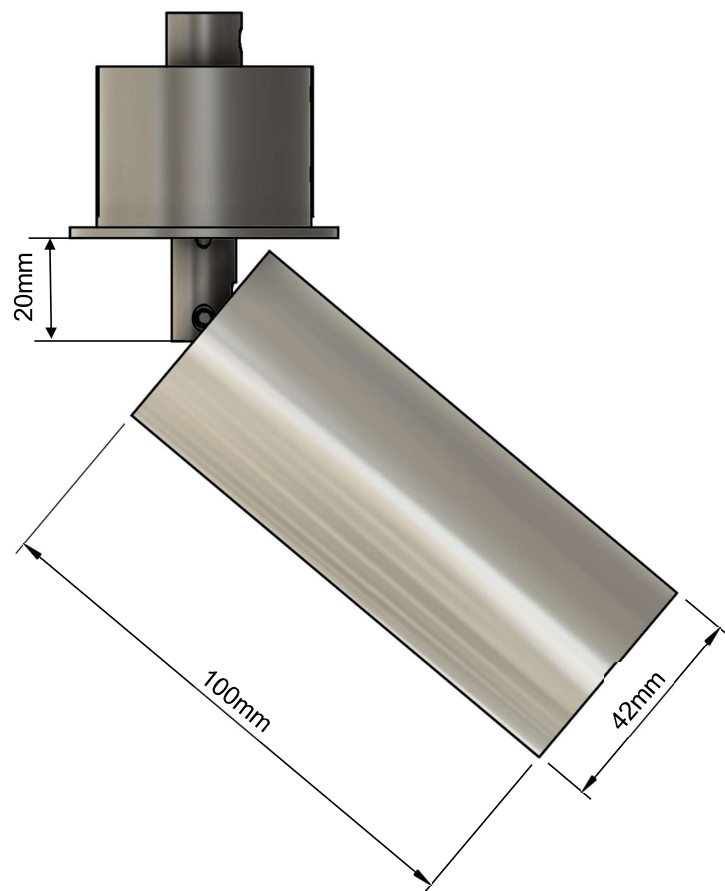

Recessed box with adjustable tube

- COB led Citizen
- Kelvin : 2700K or 3000K
- Led lumen output : 653lm - 681lm
- Power cons. : 6.1W
- Led lumen / W : 108lm/W - 112lm/W
- Drive current : 500mA - 12.1Vdc out
- Driver exclusive
- Cri : 93
- Reflector : 35°
- Mounting : leaf springs
- Finish : white / black / (gun metal / brushed bronze / messing are also possible on request)
- Cut out : 45mm
- IP20

Reference format :

- L-2022-206-color-Kelvin
- Color white : W
- Color black : B
- Color divers : D (gun metal / brushed bronze / messing)
- Kelvin : 2700
- Kelvin : 3000