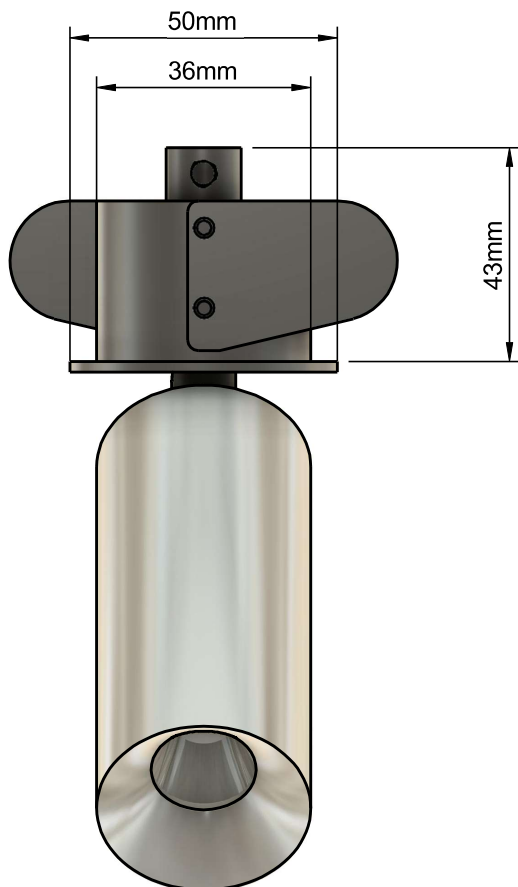

Recessed box with adjustable tube

- COB led Citizen
- Kelvin : 2700K or 3000K
- Led lumen output : 653lm - 681lm
- Power cons. : 6.1W
- Led lumen / W : 108lm/W - 112lm/W
- Drive current : 500mA - 12.1Vdc out
- Driver exclusive
- Cri : 93
- Reflector : 35°
- Mounting : leaf springs
- Finish : white / black / (gun metal / brushed bronze / messing are also possible on request)
- Cut out : 45mm
- IP20

Reference format :

- L-2022-206-color-Kelvin
- Color white : W
- Color black : B
- Color divers : D (gun metal / brushed bronze / messing)
- Kelvin : 2700
- Kelvin : 3000