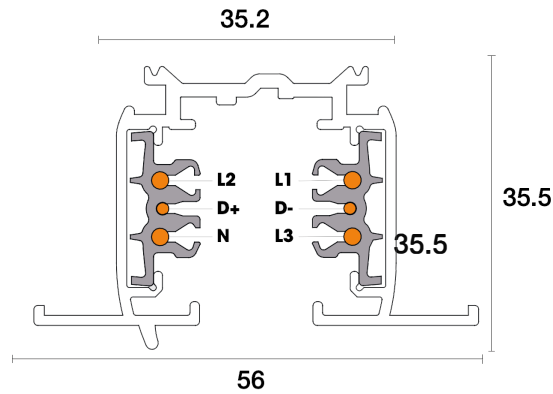

<b>Main materials</b>	Copper + Aluminium
<b>Net weight per piece</b>	1015,2030,3045gram
<b>Inner box / outer box</b>	1 / 4 pcs
<b>Rated voltage per circuit</b>	230V / 16A

### DIMENSIONS

### MECHANICAL LOAD DIAGRAM