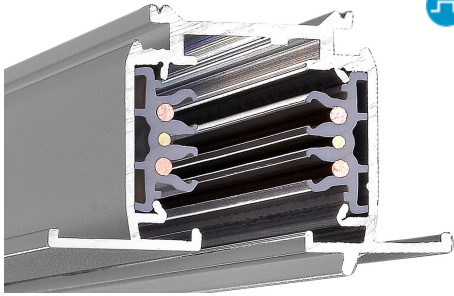

# 3-circuit recessed DALI track

## - 1, 2 of 3 meter