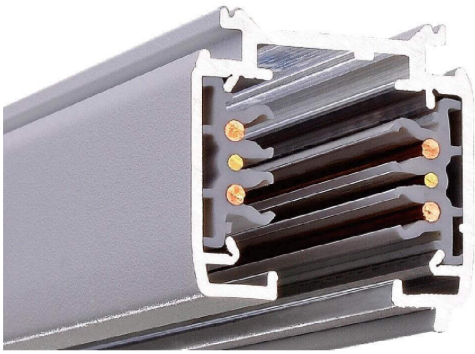

3-circuit DALI track / 1, 2 of 3 meter

LOUIS MMXXII

COLOURS

Product code Black (RAL 9011) - 1m	L-2022-PRO-0610-B
Product code Black (RAL 9011) - 2m	L-2022-PRO-0620-B
Product code Black (RAL 9011) - 3m	L-2022-PRO-0630-B
Product code White ((RAL 9010) - 1m	L-2022-PRO-0610-W
Product code White ((RAL 9010) - 2m	L-2022-PRO-0620-W
Product code White ((RAL 9010) - 3m	L-2022-PRO-0630-W

OPTIONS

Dimmable

Main materials	Copper + Aluminium
Net weight per piece	918,1836,2754 grams
Inner box / outer box	1 / 6 pcs
Rated voltage per circuit	230V / 16A

DIMENSIONS

MECHANICAL LOAD DIAGRAM

CONNECTING DIAGRAM