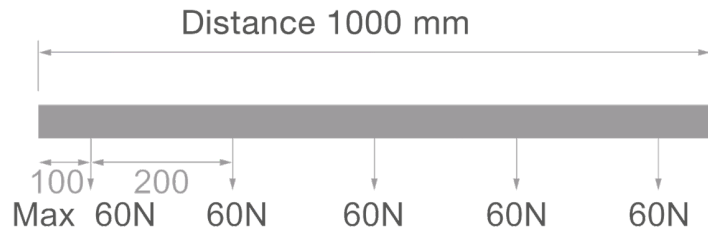

OPTIONS

Dimmable

Main materials	Copper + Aluminium
Net weight per piece	918,1836,2754 grams
Inner box / outer box	1 / 6 pcs
Rated voltage per circuit	230V / 16A

DIMENSIONS

MECHANICAL LOAD DIAGRAM

CONNECTING DIAGRAM