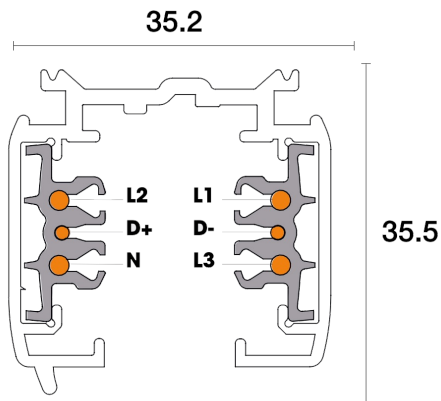

3-circuit DALI track / 1, 2 of 3 meter

LOUIS MMXXII

COLOURS

Product code Black (RAL 9011) - 1m	L-2022-PRO-0610-B
Product code Black (RAL 9011) - 2m	L-2022-PRO-0620-B
Product code Black (RAL 9011) - 3m	L-2022-PRO-0630-B
Product code White ((RAL 9010) - 1m	L-2022-PRO-0610-W
Product code White ((RAL 9010) - 2m	L-2022-PRO-0620-W
Product code White ((RAL 9010) - 3m	L-2022-PRO-0630-W

OPTIONS

Dimmable

Main materials	Copper + Aluminium
Net weight per piece	918,1836,2754 grams
Inner box / outer box	1 / 6 pcs
Rated voltage per circuit	230V / 16A

DIMENSIONS

MECHANICAL LOAD DIAGRAM

CONNECTING DIAGRAM