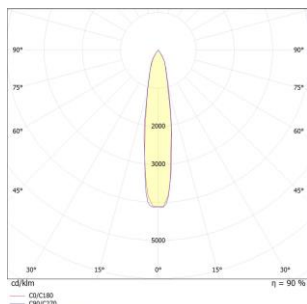

LED modules

Standard: CRI>80 and >90 in CCT 2700K, 3000K, 3500K, 4000K

Premium White (PW): for fresh white and depth of colour in retail environments

¹⁾ Lumen output of LED module (COB)

²⁾ Mentioned wattage applies for the COB only. Mentioned wattage applies for the most efficient CCT.

The power of the complete fixture will be slightly higher due to the power consumption of the driver.

³⁾ Values shown are average values and are subject to +/- 10% tolerance (set by international standards). The colour temperature is subject to a tolerance of up to +/- 150 Kelvin compared to the nominal value. Technical data can be changed by Louis MMXXII without prior notice.

ARTICLE CODE STRUCTURE

POLAR DIAGRAMS

15°

24°

40°

60°