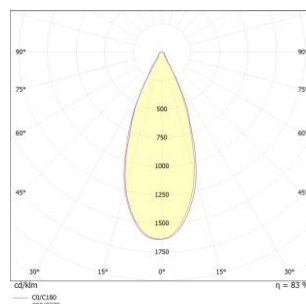

LED modules

Standard: CRI>80 and >90 in CCT 2700K, 3000K, 3500K, 4000K

Premium White (PW): for fresh white and depth of colour in retail environments

¹⁾ Lumen output of LED module (COB)

²⁾ Mentioned wattage applies for the COB only. Mentioned wattage applies for the most efficient CCT.

The power of the complete fixture will be slightly higher due to the power consumption of the driver.

³⁾ Values shown are average values and are subject to +/- 10% tolerance (set by international standards). The colour temperature is subject to a tolerance of up to +/- 150 Kelvin compared to the nominal value. Technical data can be changed by Louis MMXXII without prior notice.

ARTICLE CODE STRUCTURE

POLAR DIAGRAMS

15°

24°

40°

60°