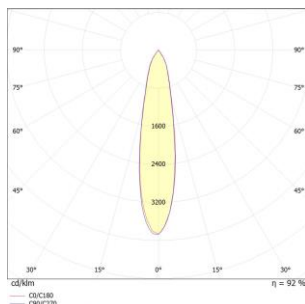

LED modules

Standard: CRI>80 and >90 in CCT 2700K, 3000K, 3500K, 4000K

Premium White (PW): for fresh white and depth of colour in retail environments

¹⁾ Lumen output of LED module (COB)

²⁾ Mentioned wattage applies for the COB only. Mentioned wattage applies for the most efficient CCT.

The power of the complete fixture will be slightly higher due to the power consumption of the driver.

³⁾ Values shown are average values and are subject to +/- 10% tolerance (set by international standards). The colour temperature is subject to a tolerance of up to +/- 150 Kelvin compared to the nominal value. Technical data can be changed by Louis MMXXII without prior notice.

ARTICLE CODE STRUCTURE

POLAR DIAGRAMS

15°

24°

40°

60°