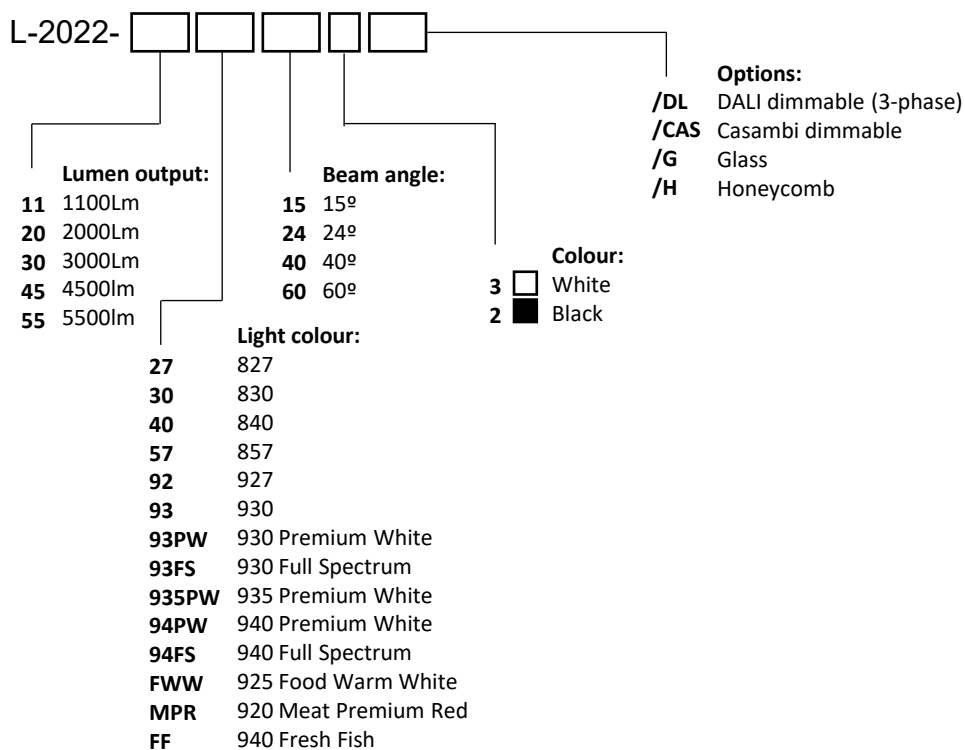

ARTICLE CODE STRUCTURE