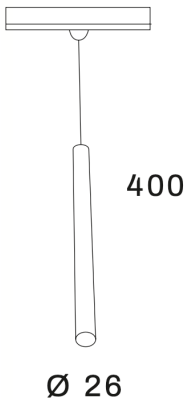

Net weight per piece	550 grams
Suspension length	120 cm
Dimensions carton	9 x 7 x 58 cm
Rated voltage per circuit	48V / 16A

## DIMENSIONS