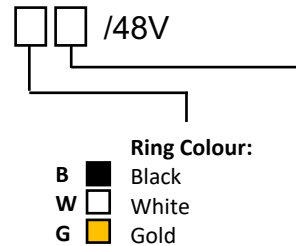

## RING COLOURS

## OPTIONS

Dimmable Casambi

Housing	Aluminium, die cast
RAL colour	9004 (Black), 9003 (White), 1036 (Gold)
Fixture type	Pendant fixture with 48V adapter
Module	Bridgelux V6
Driver	Adapter with build-in LED driver
Input voltage	48V DC
Lumen output	600Lm
CCT	2700K
CRI	>90Ra
Beam angles	50°
Expected lifetime	50.000h (L80/B10)
Colour consistency	3SDCM
Warranty	3 years warranty on LED module & driver

## DIMENSIONS

## ARTICLE CODE STRUCTURE

L-2022-05069250

Colour:

- 3 White
- 2 Black