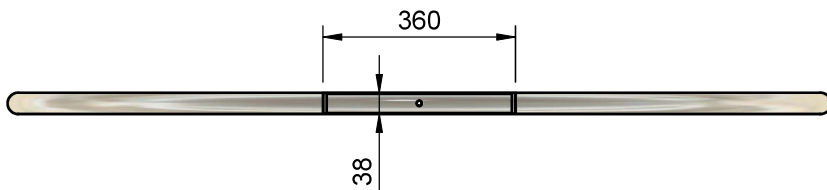

Louis MMXXII  
Eliana - L-2022-300-x-xxxx-xxxx

Decorative hanging arch

- Connection voltage : 24VDC
- Power cons. : 18.3W
- Lumen output 2700K: 1521lm at 2700K en 1653lm at 3000K
- Lm/W : 83lm/W at 2700K and 90lm/W at 3000K
- Beam : 90°
- Driver exclusive
- Dimmable: Triac - 1-10V - Dali
- IP-value : IP20
- CRI : 82
- Finish : white or black or modern bronze
- Energy class : A+
- Lifespan : 50000h L80B20
- Fluxcode 2700K : 46 77 94 100 102
- Fluxcode 3000K : 46 77 94 100 97
- Weight : 6.4kg

Reference format :

- L-2022-300-color-Kelvin-dimming
- Color white : W
- Color black : B
- Color modern bronze : MBR
- Kelvin : 2700
- Kelvin : 3000
- Dim : triac
- Dim : 1-10V
- Dim : dali