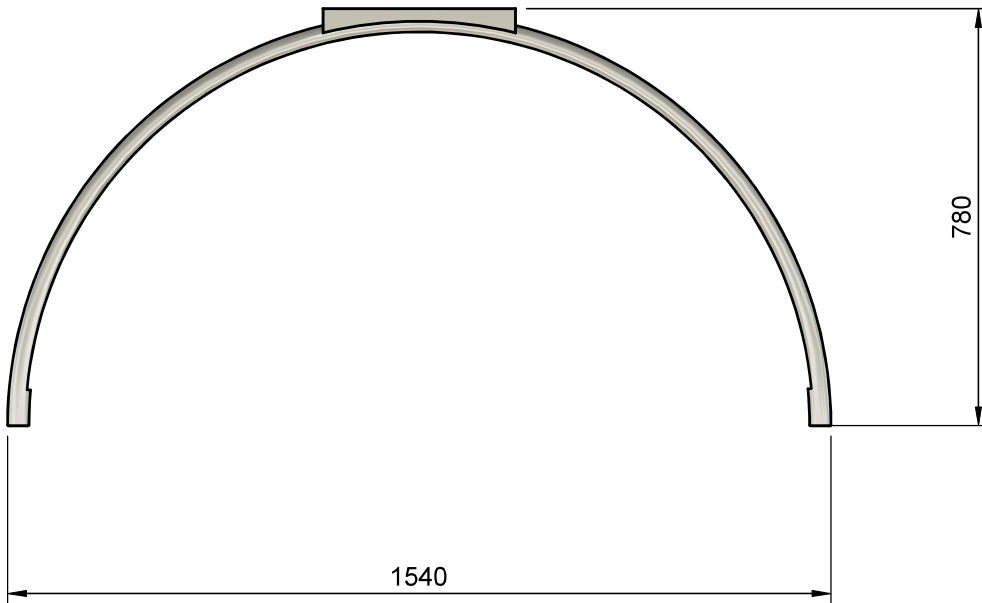

Louis MMXXII  
Eliana - L-2022-300-x-xxxx-xxxx

Decorative hanging arch

- Connection voltage : 24VDC
- Power cons. : 18.3W
- Lumen output 2700K: 1521lm at 2700K en 1653lm at 3000K
- Lm/W : 83lm/W at 2700K and 90lm/W at 3000K
- Beam : 90°
- Driver exclusive
- Dimmable: Triac - 1-10V - Dali
- IP-value : IP20
- CRI : 82
- Finish : white or black or modern bronze
- Energy class : A+
- Lifespan : 50000h L80B20
- Fluxcode 2700K : 46 77 94 100 102
- Fluxcode 3000K : 46 77 94 100 97
- Weight : 6.4kg

Reference format :

- L-2022-300-color-Kelvin-dimming
- Color white : W
- Color black : B
- Color modern bronze : MBR
- Kelvin : 2700
- Kelvin : 3000
- Dim : triac
- Dim : 1-10V
- Dim : dali