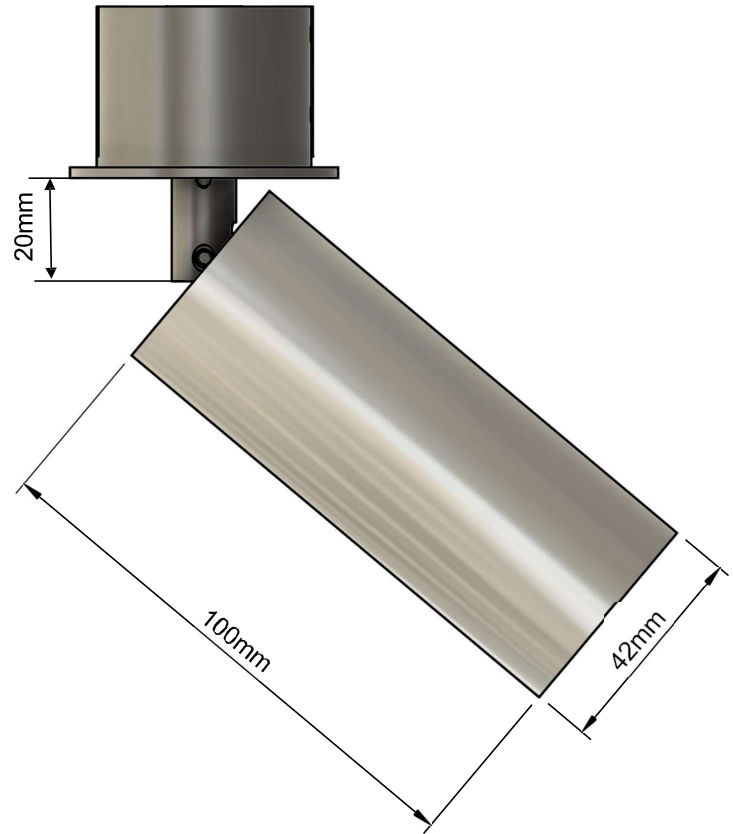

Flat box with adjustable tube

- COB led Citizen
- Kelvin : 2700K or 3000K
- Led lumen output : 653lm - 681lm
- Power cons. : 6.1W
- Led lumen / W : 108lm/W - 112lm/W
- Drive current : 500mA - 12.1Vdc out
- Driver exclusive
- Cri : 93
- Reflector : 35°
- Mounting : leaf springs
- Finish : white / black / (gun metal / brushed bronze / messing are also possible on request)
- Cut out : 45mm
- IP20

Reference format :

- L-2022-206-color-Kelvin
- Color white : W
- Color black : B
- Color divers : D (gun metal / brushed bronze / messing)
- Kelvin : 2700
- Kelvin : 3000