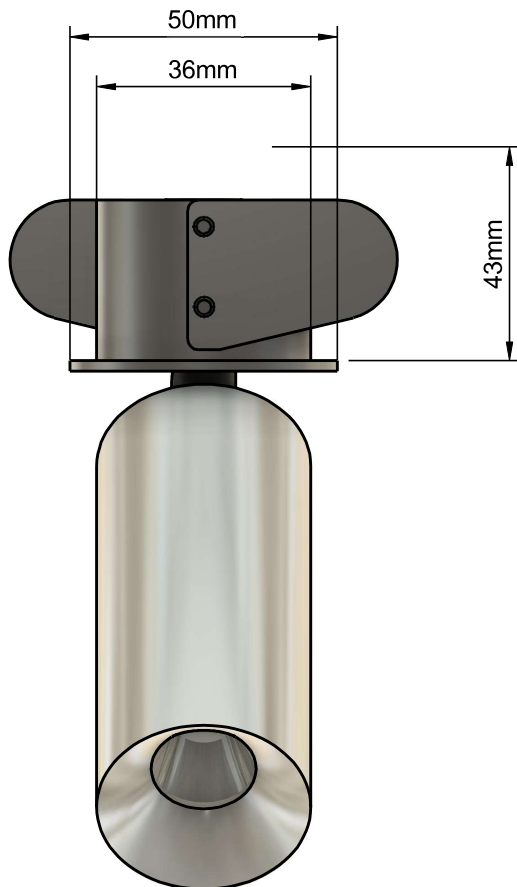

Flat box with adjustable tube

- COB led Citizen
- Kelvin : 2700K or 3000K
- Led lumen output : 653lm - 681lm
- Power cons. : 6.1W
- Led lumen / W : 108lm/W - 112lm/W
- Drive current : 500mA - 12.1Vdc out
- Driver exclusive
- Cri : 93
- Reflector : 35°
- Mounting : leaf springs
- Finish : white / black / (gun metal / brushed bronze / messing are also possible on request)
- Cut out : 45mm
- IP20

Reference format :

- L-2022-206-color-Kelvin
- Color white : W
- Color black : B
- Color divers : D (gun metal / brushed bronze / messing)
- Kelvin : 2700
- Kelvin : 3000